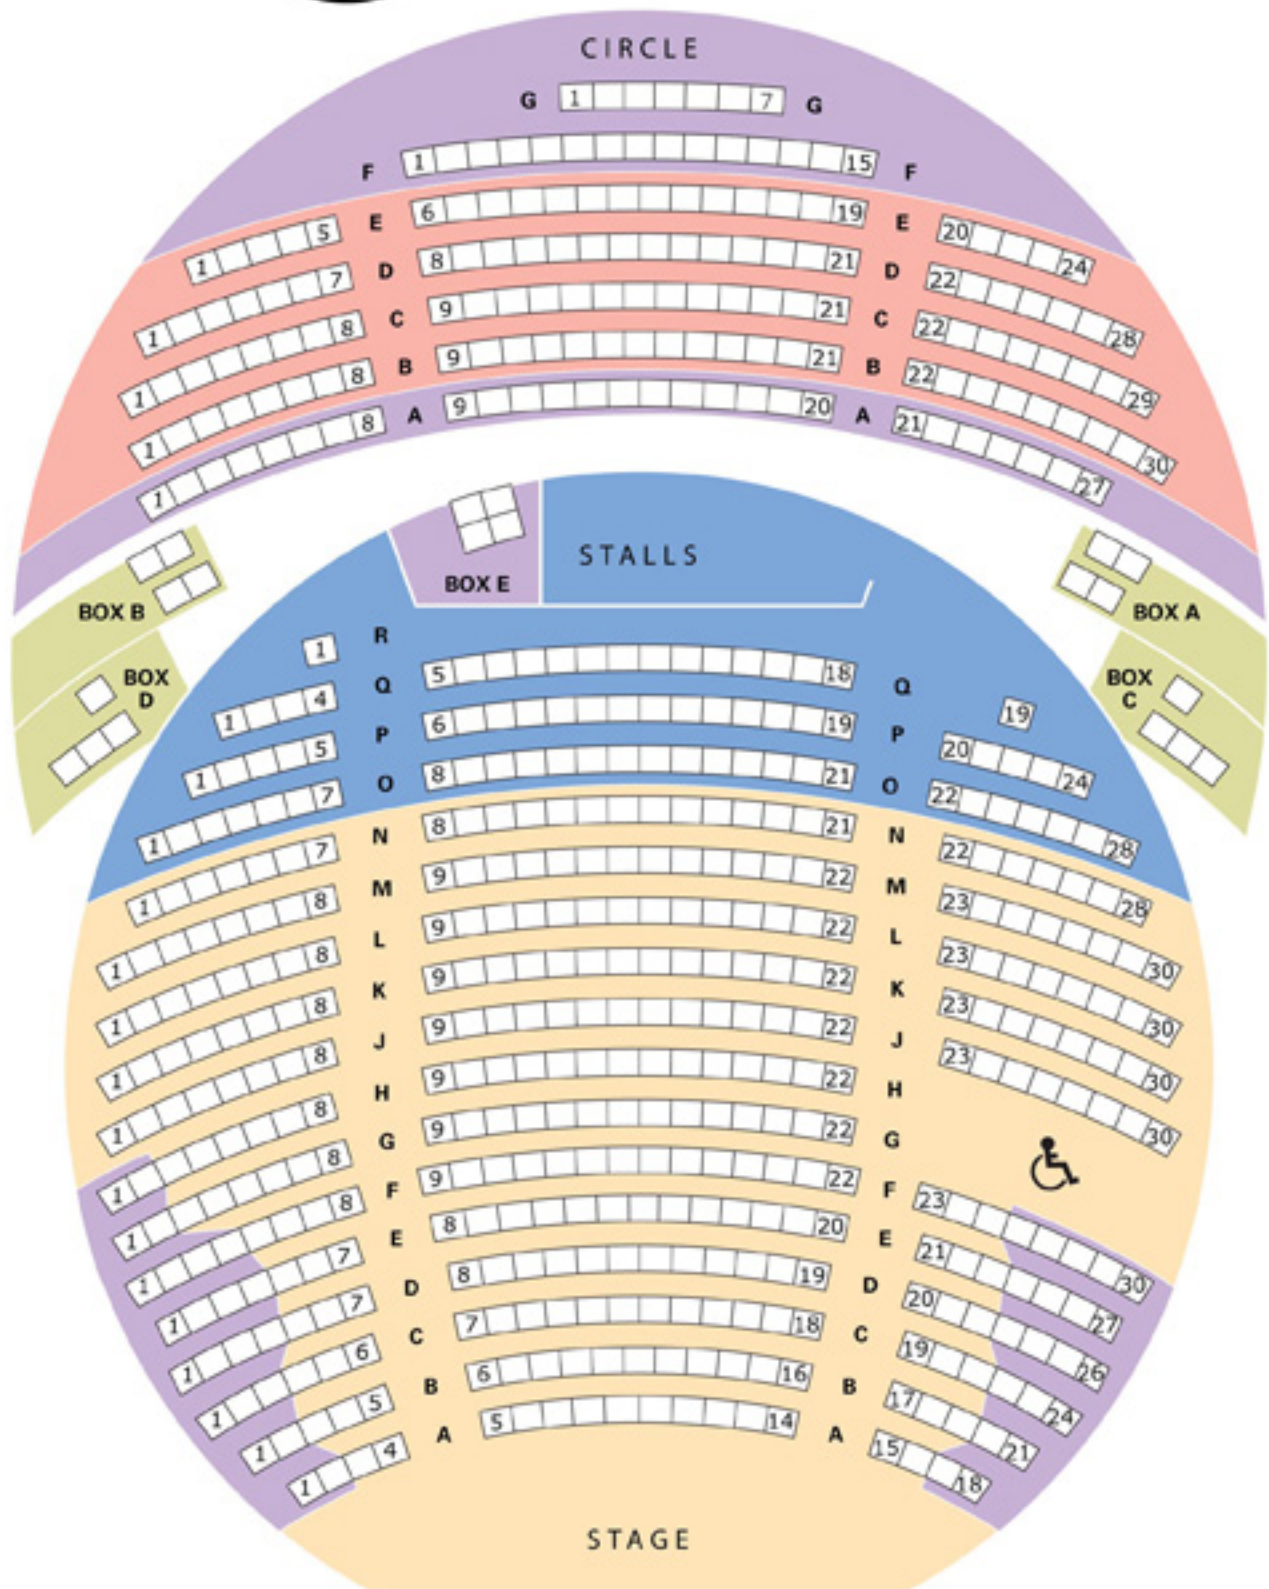

YA GUILDFORD'S

YVONNE ARNAUD
THEATRE

Area Code Key

- Area A
- Area B
- Area C
- Area D